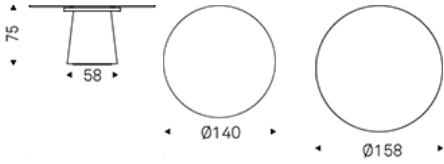

## Product description

Table with top and base in ceramic Marmi matt Portoro (KM07), Colosseo (KM21) or matt Invisible (KM24). Imperfections, colour variations and irregularities on the base are characteristics of the workmanship and are not to be considered defects.

## Dimension